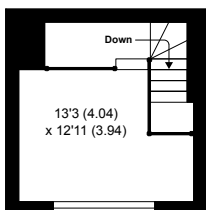

MEZZANINE LEVEL 1