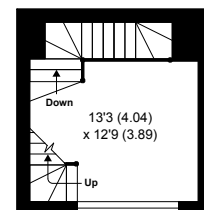

# St Edmund King And Martyr Church, 57-59 Lombard Street, London, EC3V 9EA

Denotes restricted  
head height

Vestry = 1325 sq ft / 123.1 sq m  
Chancel = 938 sq ft / 87.1 sq m  
Nave = 1864 sq ft / 173.1 sq m  
Total = 4127 sq ft / 383.3 sq m

For identification only - Not to scale

FIRST FLOOR

VESTRY

MEZZANINE LEVEL 1

MEZZANINE LEVEL 2