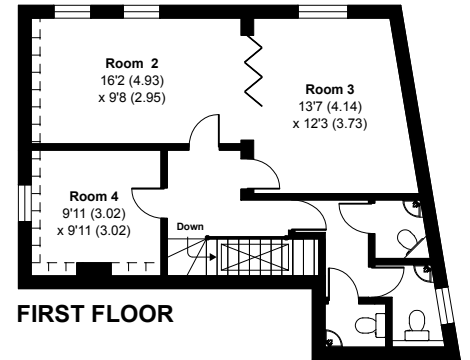

# St Edmund King And Martyr Church, 57-59 Lombard Street, London, EC3V 9EA

Denotes restricted  
head height

Vestry = 1325 sq ft / 123.1 sq m  
Chancel = 938 sq ft / 87.1 sq m  
Nave = 1864 sq ft / 173.1 sq m  
Total = 4127 sq ft / 383.3 sq m

For identification only - Not to scale

FIRST FLOOR

VESTRY

MEZZANINE LEVEL 1

MEZZANINE LEVEL 2