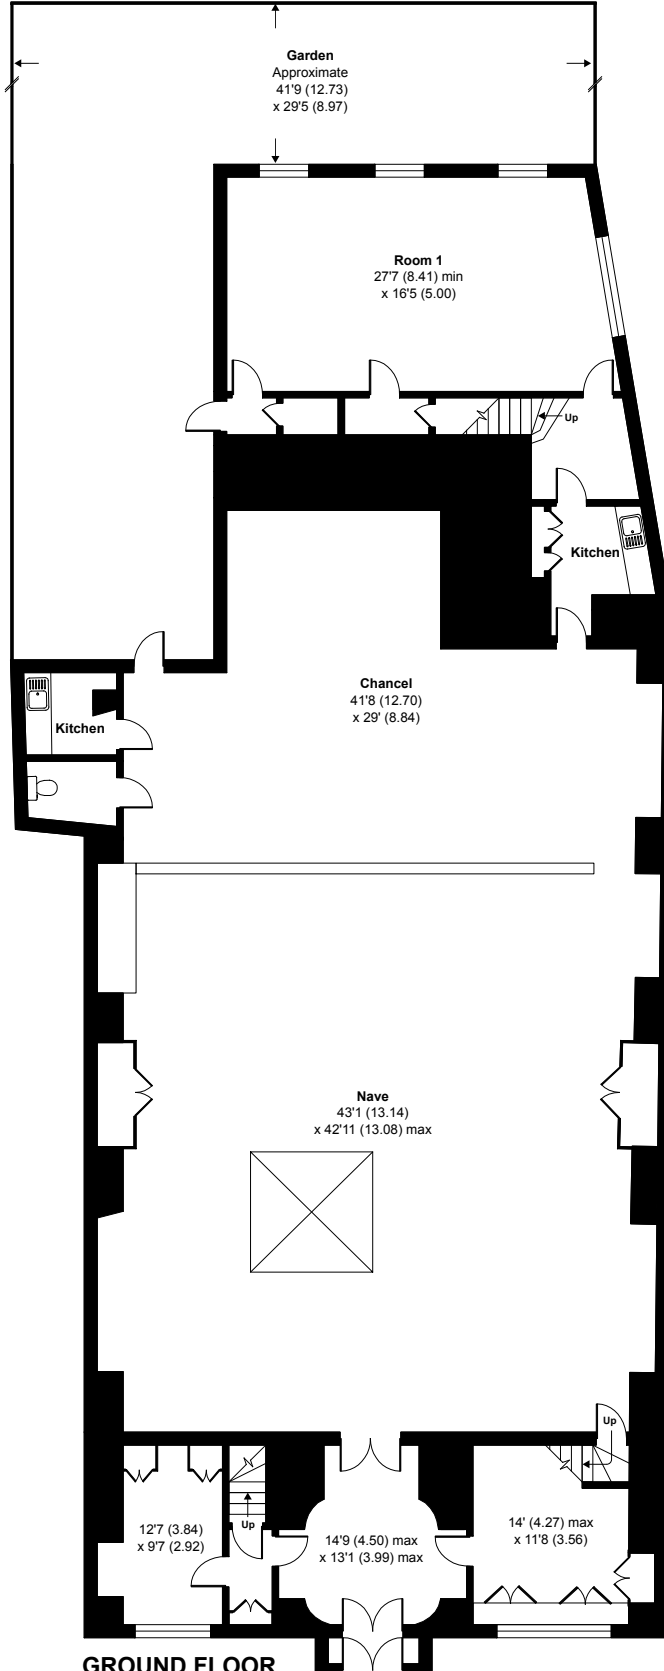

# St Edmund King And Martyr Church, 57-59 Lombard Street, London, EC3V 9EA

Denotes restricted  
head height

Vestry = 1325 sq ft / 123.1 sq m  
Chancel = 938 sq ft / 87.1 sq m  
Nave = 1864 sq ft / 173.1 sq m  
Total = 4127 sq ft / 383.3 sq m

For identification only - Not to scale

FIRST FLOOR

VESTRY

MEZZANINE LEVEL 1

MEZZANINE LEVEL 2